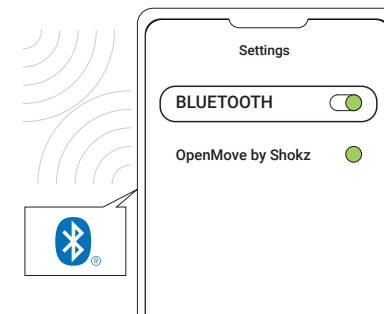

Turn off the headphones

Press and hold the Power/Volume+ Button for 3 seconds until the LED Indicator flashes red.

Pairing ①

1. Start with OpenMove turned **off**.
2. Press and **hold** the **Volume+** Button for **5 seconds** or until the LED Indicator **flashes red and blue**.

Pairing ②

3. Open your device's **Bluetooth** settings and select "**OpenMove by Shokz**." Audrey will say "connected."

Multifunction Button

- ▶|| Play/pause music ●
Click once
- ⏮ Next song ●●
Double-click while music is playing
- ⏪ Previous song ●●●
Triple-click while music is playing
- ☎ Answer call ●
Click once
- 📞 End call ●
Click once